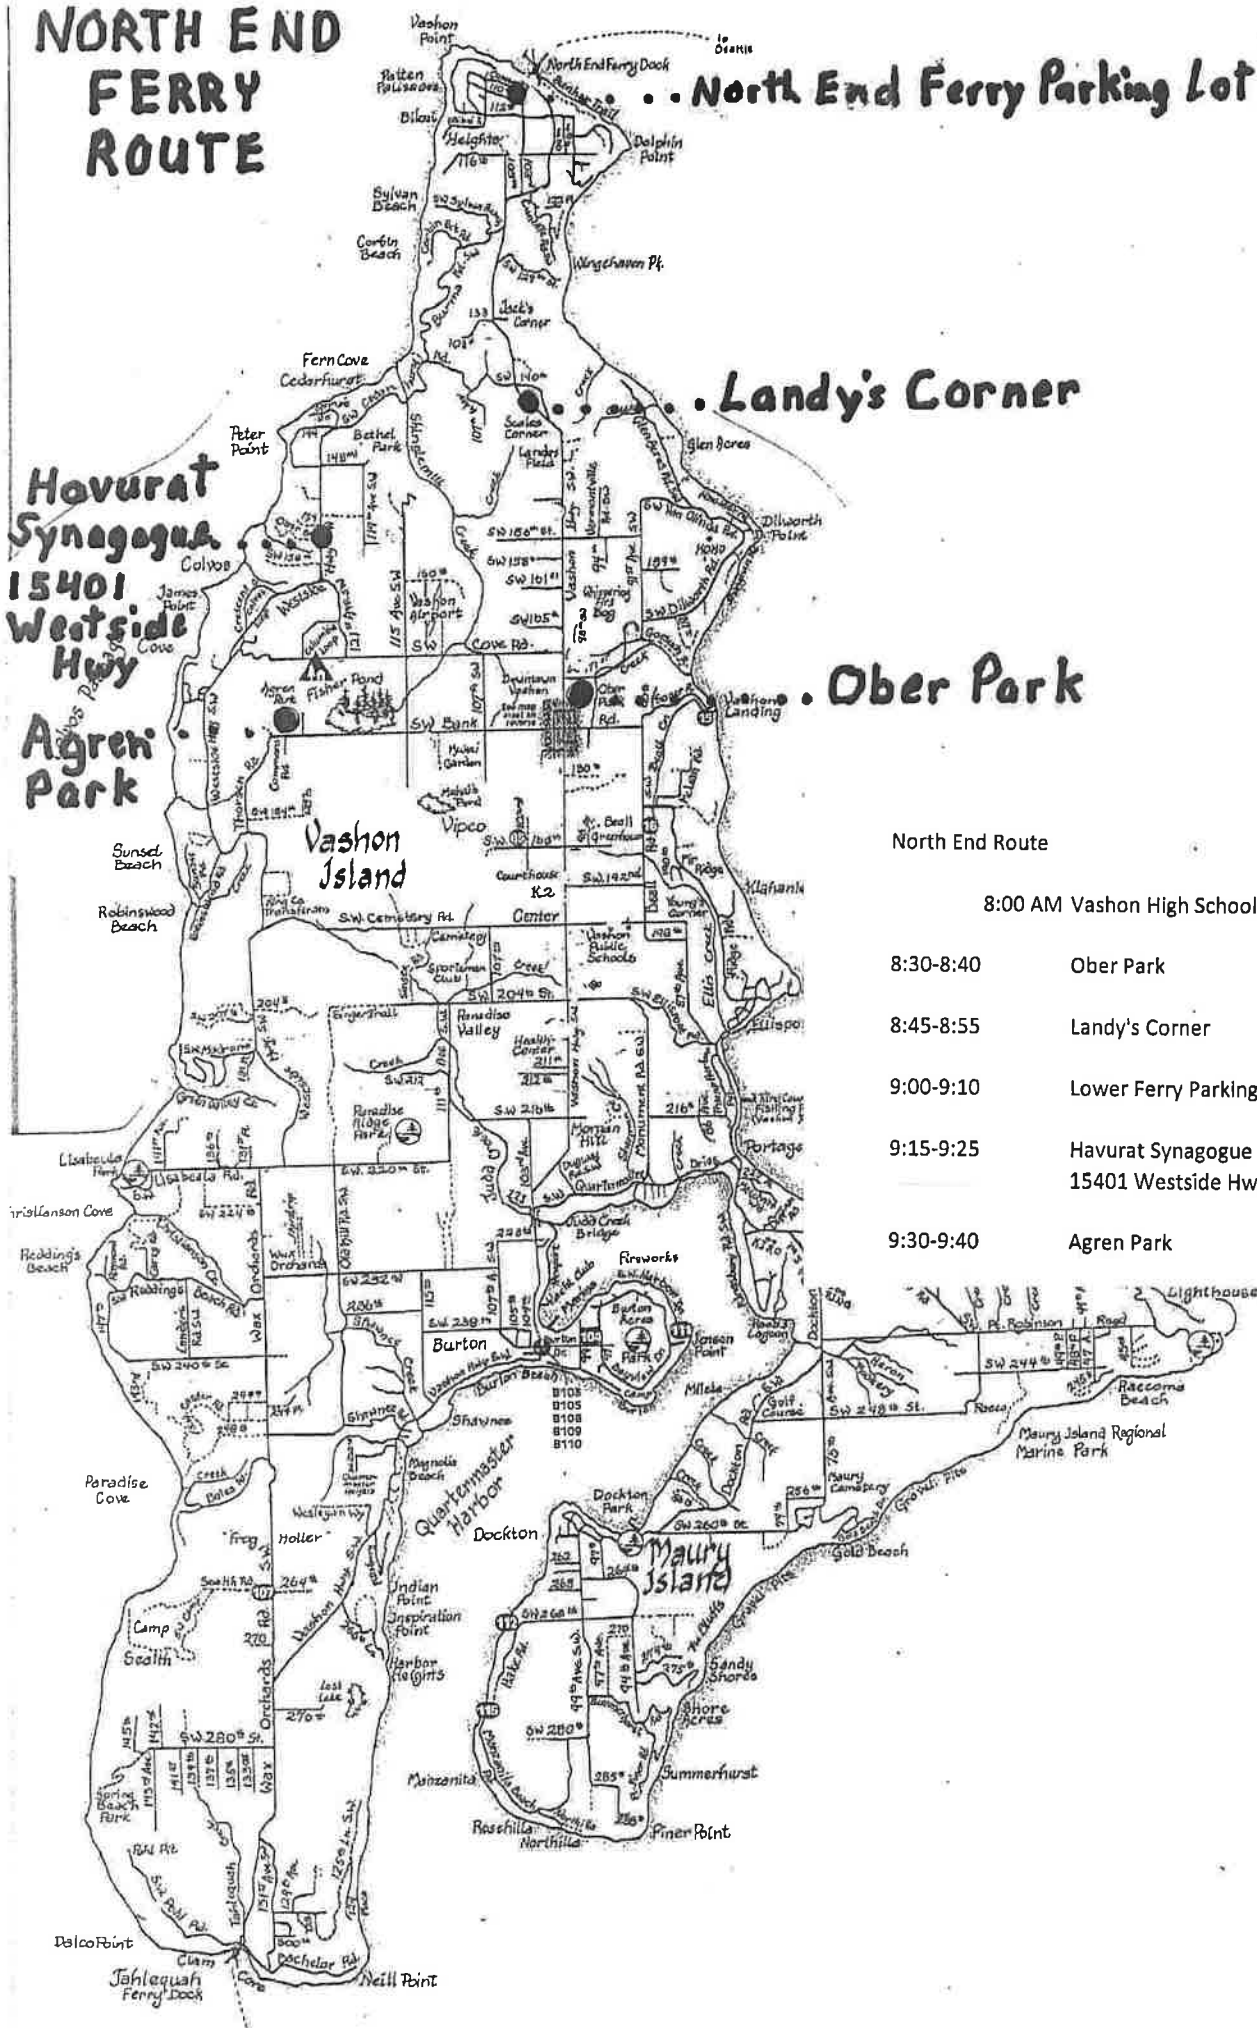

Tahlequah Route

Tahlequah Route

- 8:00 AM Vashon High School
- 8:30-8:40 Burton Store
- 8:45-8:55 Inspiration Point
- 9:00-9:10 Tahlequah Ferry Dock
- 9:15-9:25 Lisabeala Church
- 9:30-9:40 Westside Hwy & Cemetery Road

NORTH END FERRY ROUTE

Havurat Synagogue
15401 Westside Hwy
Agren Park

•• North End Ferry Parking Lot

• Landy's Corner

• Ober Park

North End Route	
8:00 AM	Vashon High School
8:30-8:40	Ober Park
8:45-8:55	Landy's Corner
9:00-9:10	Lower Ferry Parking Lot
9:15-9:25	Havurat Synagogue 15401 Westside Hwy
9:30-9:40	Agren Park

MAURY ISLAND ROUTE

Maury Route

8:00 AM Vashon High School

8:30-8:40 Ellisport & Portage

8:45-8:55 Kingsbury (behind Engels)

9:00-9:10 Maury Park Lookout

9:15-25 Upper Gold Beach Bus Stop

9:30-9:40 Dockton Fire Station

Ellisport & Portage

Kingsbury Behind Engels

MAURY Park Lookout

Gold Beach Bus Stop

Dockton Fire Station