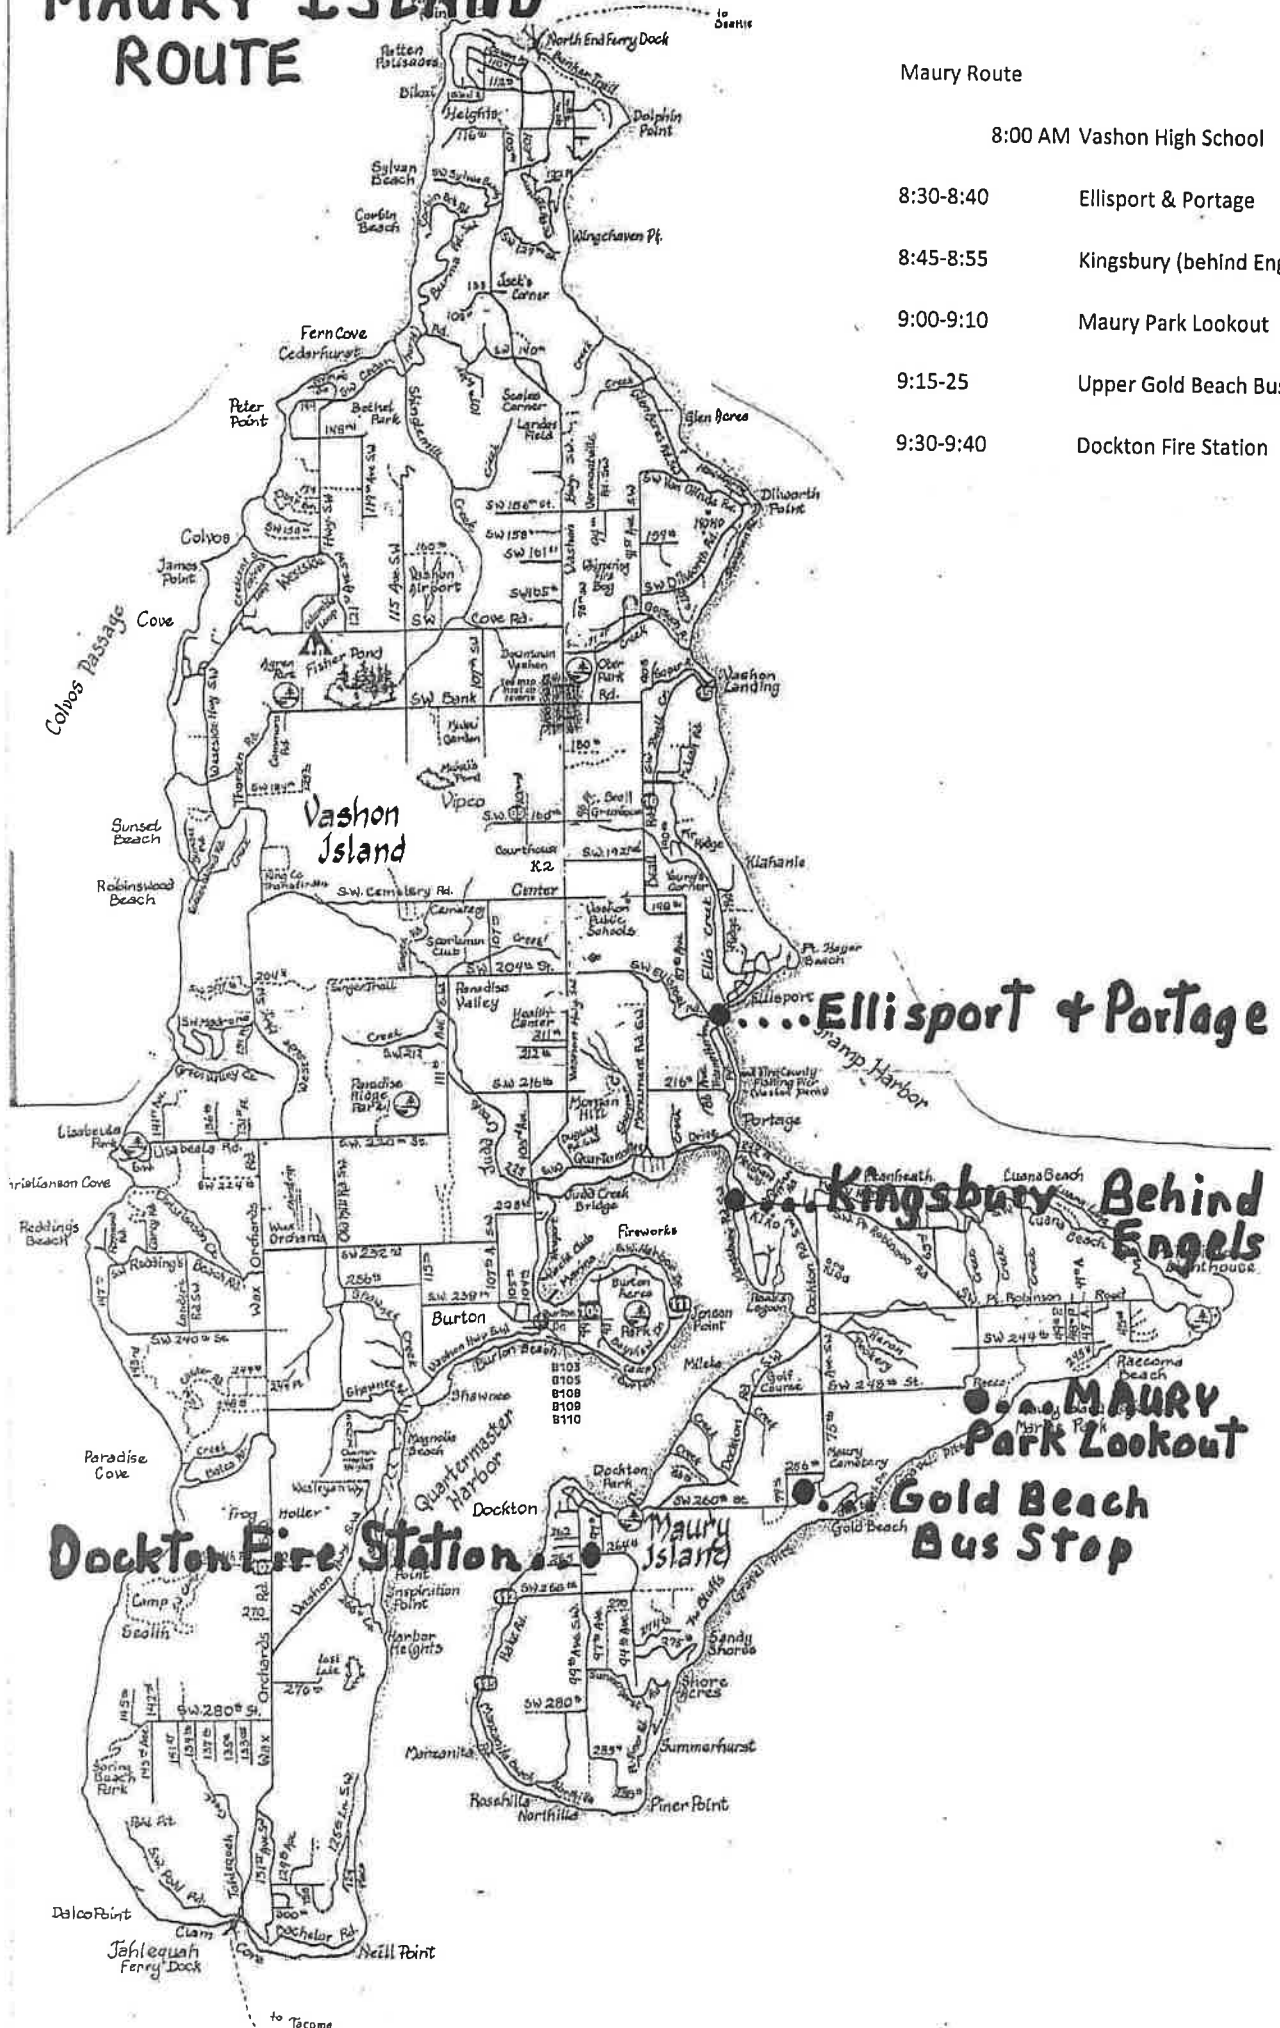

Tahlequah Route

Tahlequah Route

- 8:00 AM Vashon High School
- 8:30-8:40 Burton Store
- 8:45-8:55 Inspiration Point
- 9:00-9:10 Tahlequah Ferry Dock
- 9:15-9:25 Lisabeala Church
- 9:30-9:40 Westside Hwy & Cemetery Road

NORTH END FERRY ROUTE

Havurat Synagogue
15401 Westside Hwy
Agren Park

•• North End Ferry Parking Lot

• Landy's Corner

• Ober Park

North End Route	
8:00 AM	Vashon High School
8:30-8:40	Ober Park
8:45-8:55	Landy's Corner
9:00-9:10	Lower Ferry Parking Lot
9:15-9:25	Havurat Synagogue 15401 Westside Hwy
9:30-9:40	Agren Park

MAURY ISLAND ROUTE

Maury Route

8:00 AM Vashon High School

8:30-8:40 Ellisport & Portage

8:45-8:55 Kingsbury (behind Engels)

9:00-9:10 Maury Park Lookout

9:15-25 Upper Gold Beach Bus Stop

9:30-9:40 Dockton Fire Station

Ellisport & Portage

Kingsbury Behind Engels

MAURY Park Lookout

Gold Beach Bus Stop

Dockton Fire Station