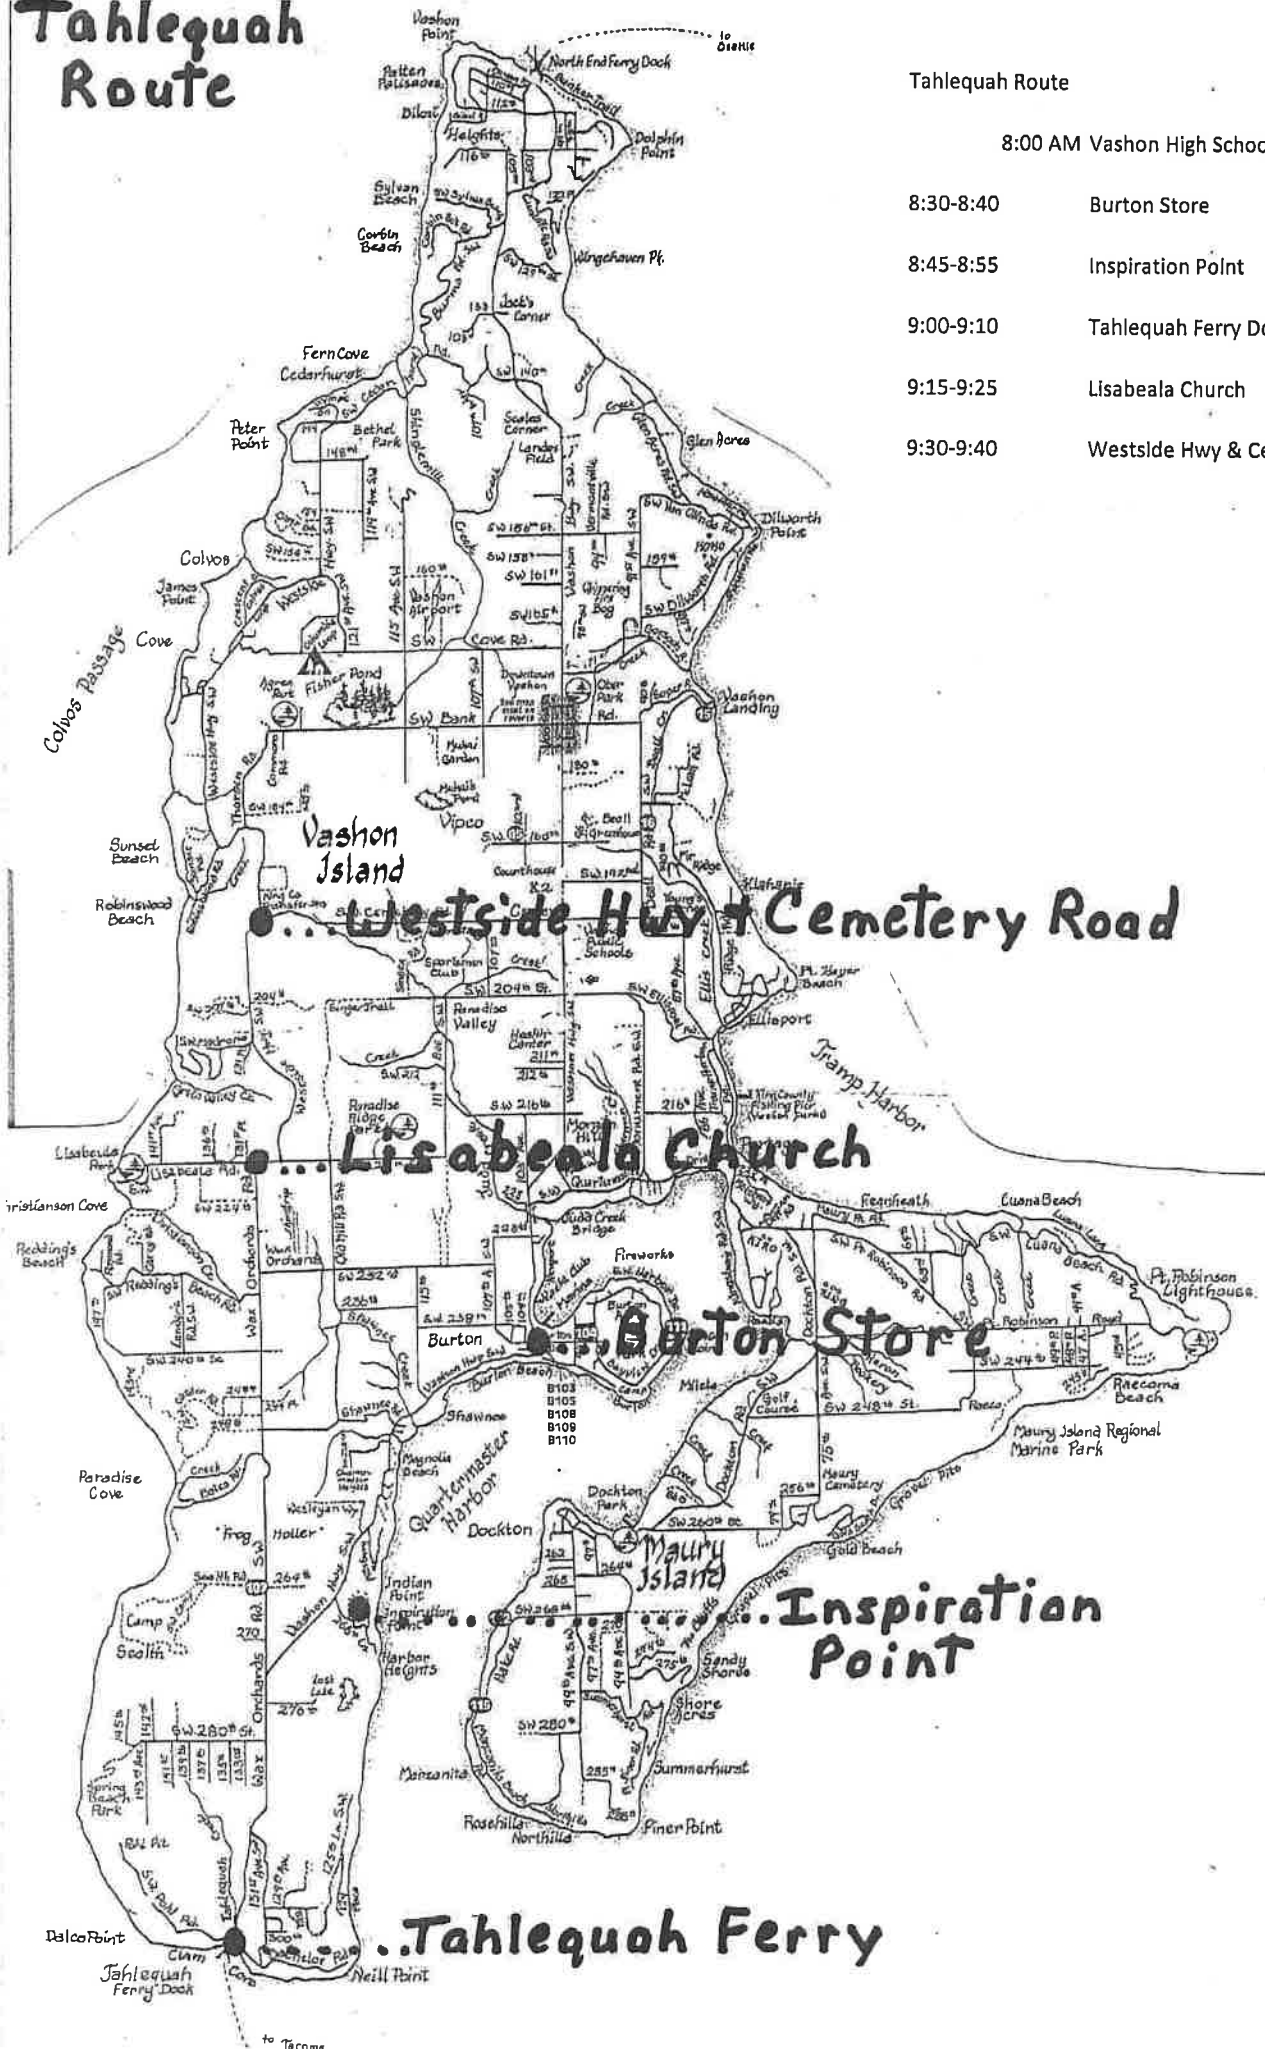

Tahlequah Route

Tahlequah Route

- 8:00 AM Vashon High School
- 8:30-8:40 Burton Store
- 8:45-8:55 Inspiration Point
- 9:00-9:10 Tahlequah Ferry Dock
- 9:15-9:25 Lisabeala Church
- 9:30-9:40 Westside Hwy & Cemetery Road

NORTH END FERRY ROUTE

Havurat Synagogue
15401 Westside Hwy
Agren Park

•• North End Ferry Parking Lot

• Landy's Corner

• Ober Park

North End Route	
8:00 AM	Vashon High School
8:30-8:40	Ober Park
8:45-8:55	Landy's Corner
9:00-9:10	Lower Ferry Parking Lot
9:15-9:25	Havurat Synagogue 15401 Westside Hwy
9:30-9:40	Agren Park

MAURY ISLAND ROUTE

Maury Route

8:00 AM Vashon High School

8:30-8:40 Ellisport & Portage

8:45-8:55 Kingsbury (behind Engels)

9:00-9:10 Maury Park Lookout

9:15-25 Upper Gold Beach Bus Stop

9:30-9:40 Dockton Fire Station

Ellisport & Portage

Kingsbury Behind Engels

MAURY Park Lookout

Gold Beach Bus Stop

Dockton Fire Station