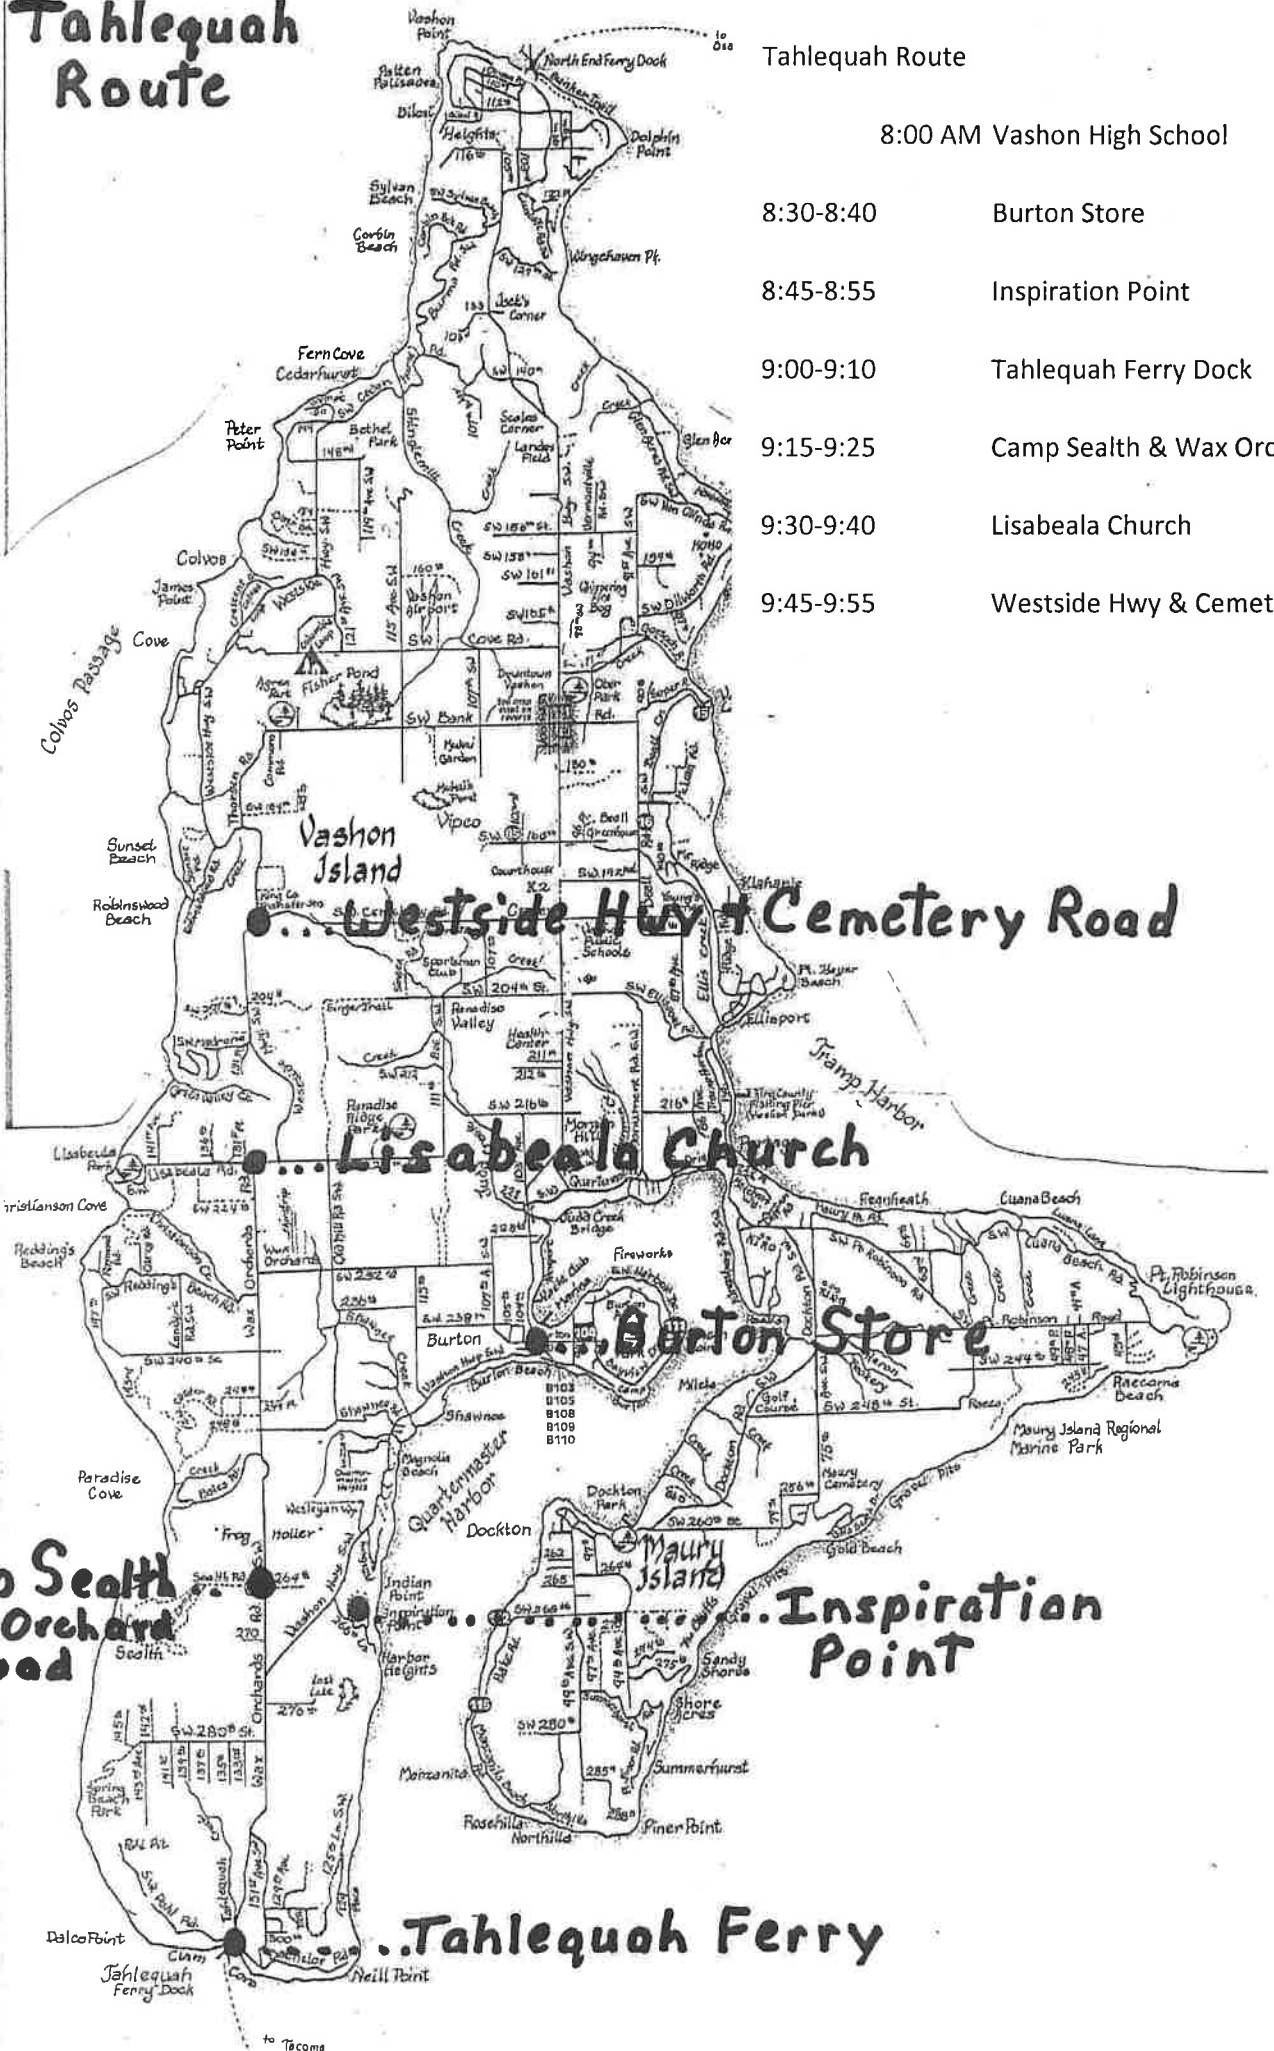

Tahlequah Route

Tahlequah Route

8:00 AM Vashon High School

8:30-8:40 Burton Store

8:45-8:55 Inspiration Point

9:00-9:10 Tahlequah Ferry Dock

9:15-9:25 Camp Sealth & Wax Orchard Road

9:30-9:40 Lisabeala Church

9:45-9:55 Westside Hwy & Cemetery Road

Westside Hwy + Cemetery Road

Lisabeala Church

Burton Store

Inspiration Point

Tahlequah Ferry

Camp Sealth + Wax Orchard Road

NORTH END FERRY ROUTE

North End Route

- 8:00 AM Vashon High School
- 8:30-8:40 Ober Park
- 8:45-8:55 Old Highway Loop
- 9:00-9:10 Lower Ferry Parking Lot
- 9:15-9:25 Havurat Synagogue
15401 Westside Hwy
- 9:30-9:40 Agren Park
- 9:45-9:55 Granny's Attic
- 10:00-10:10 Eernisse Apartments